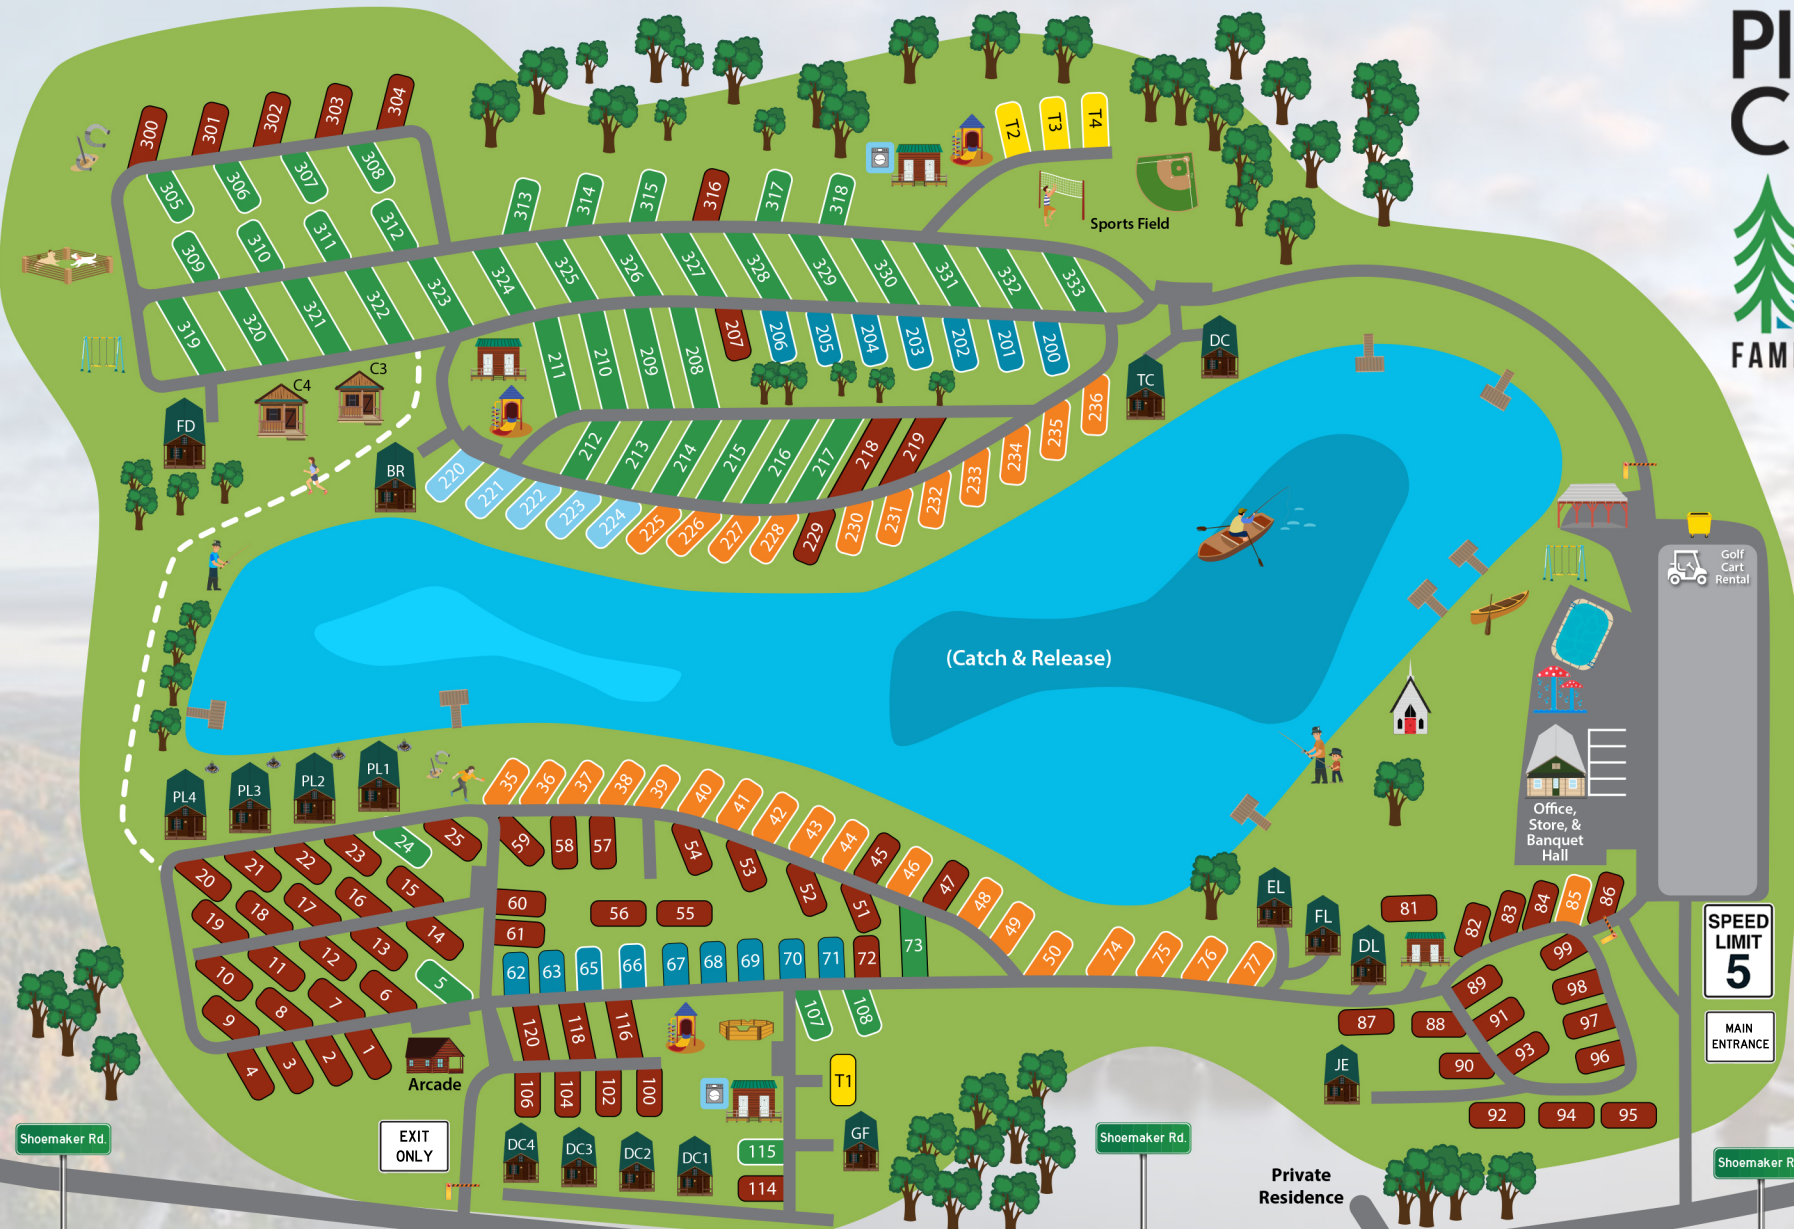

PINE CRADLE LAKE

FAMILY CAMPGROUND

CHECK OUT OUR WEBSITE!

PCLAKE.COM

HAVING A GREAT TIME?

LEAVE A REVIEW!

MAP LEGEND

	Premium Lakeside		W, E (Tent/Popup)		Cabin		Horseshoes		Baseball Field		Boat Rental
	Lakeside		Seasonal Sites		Restroom		Bocce Ball		Gaga Ball		Pavilion
	Premium		50 Amp Electric		Laundry		Dog Park		Heated Pool		Dumpster
	Basic Site		Cottage		Playground		Volleyball		Splash Pad		Security Gate